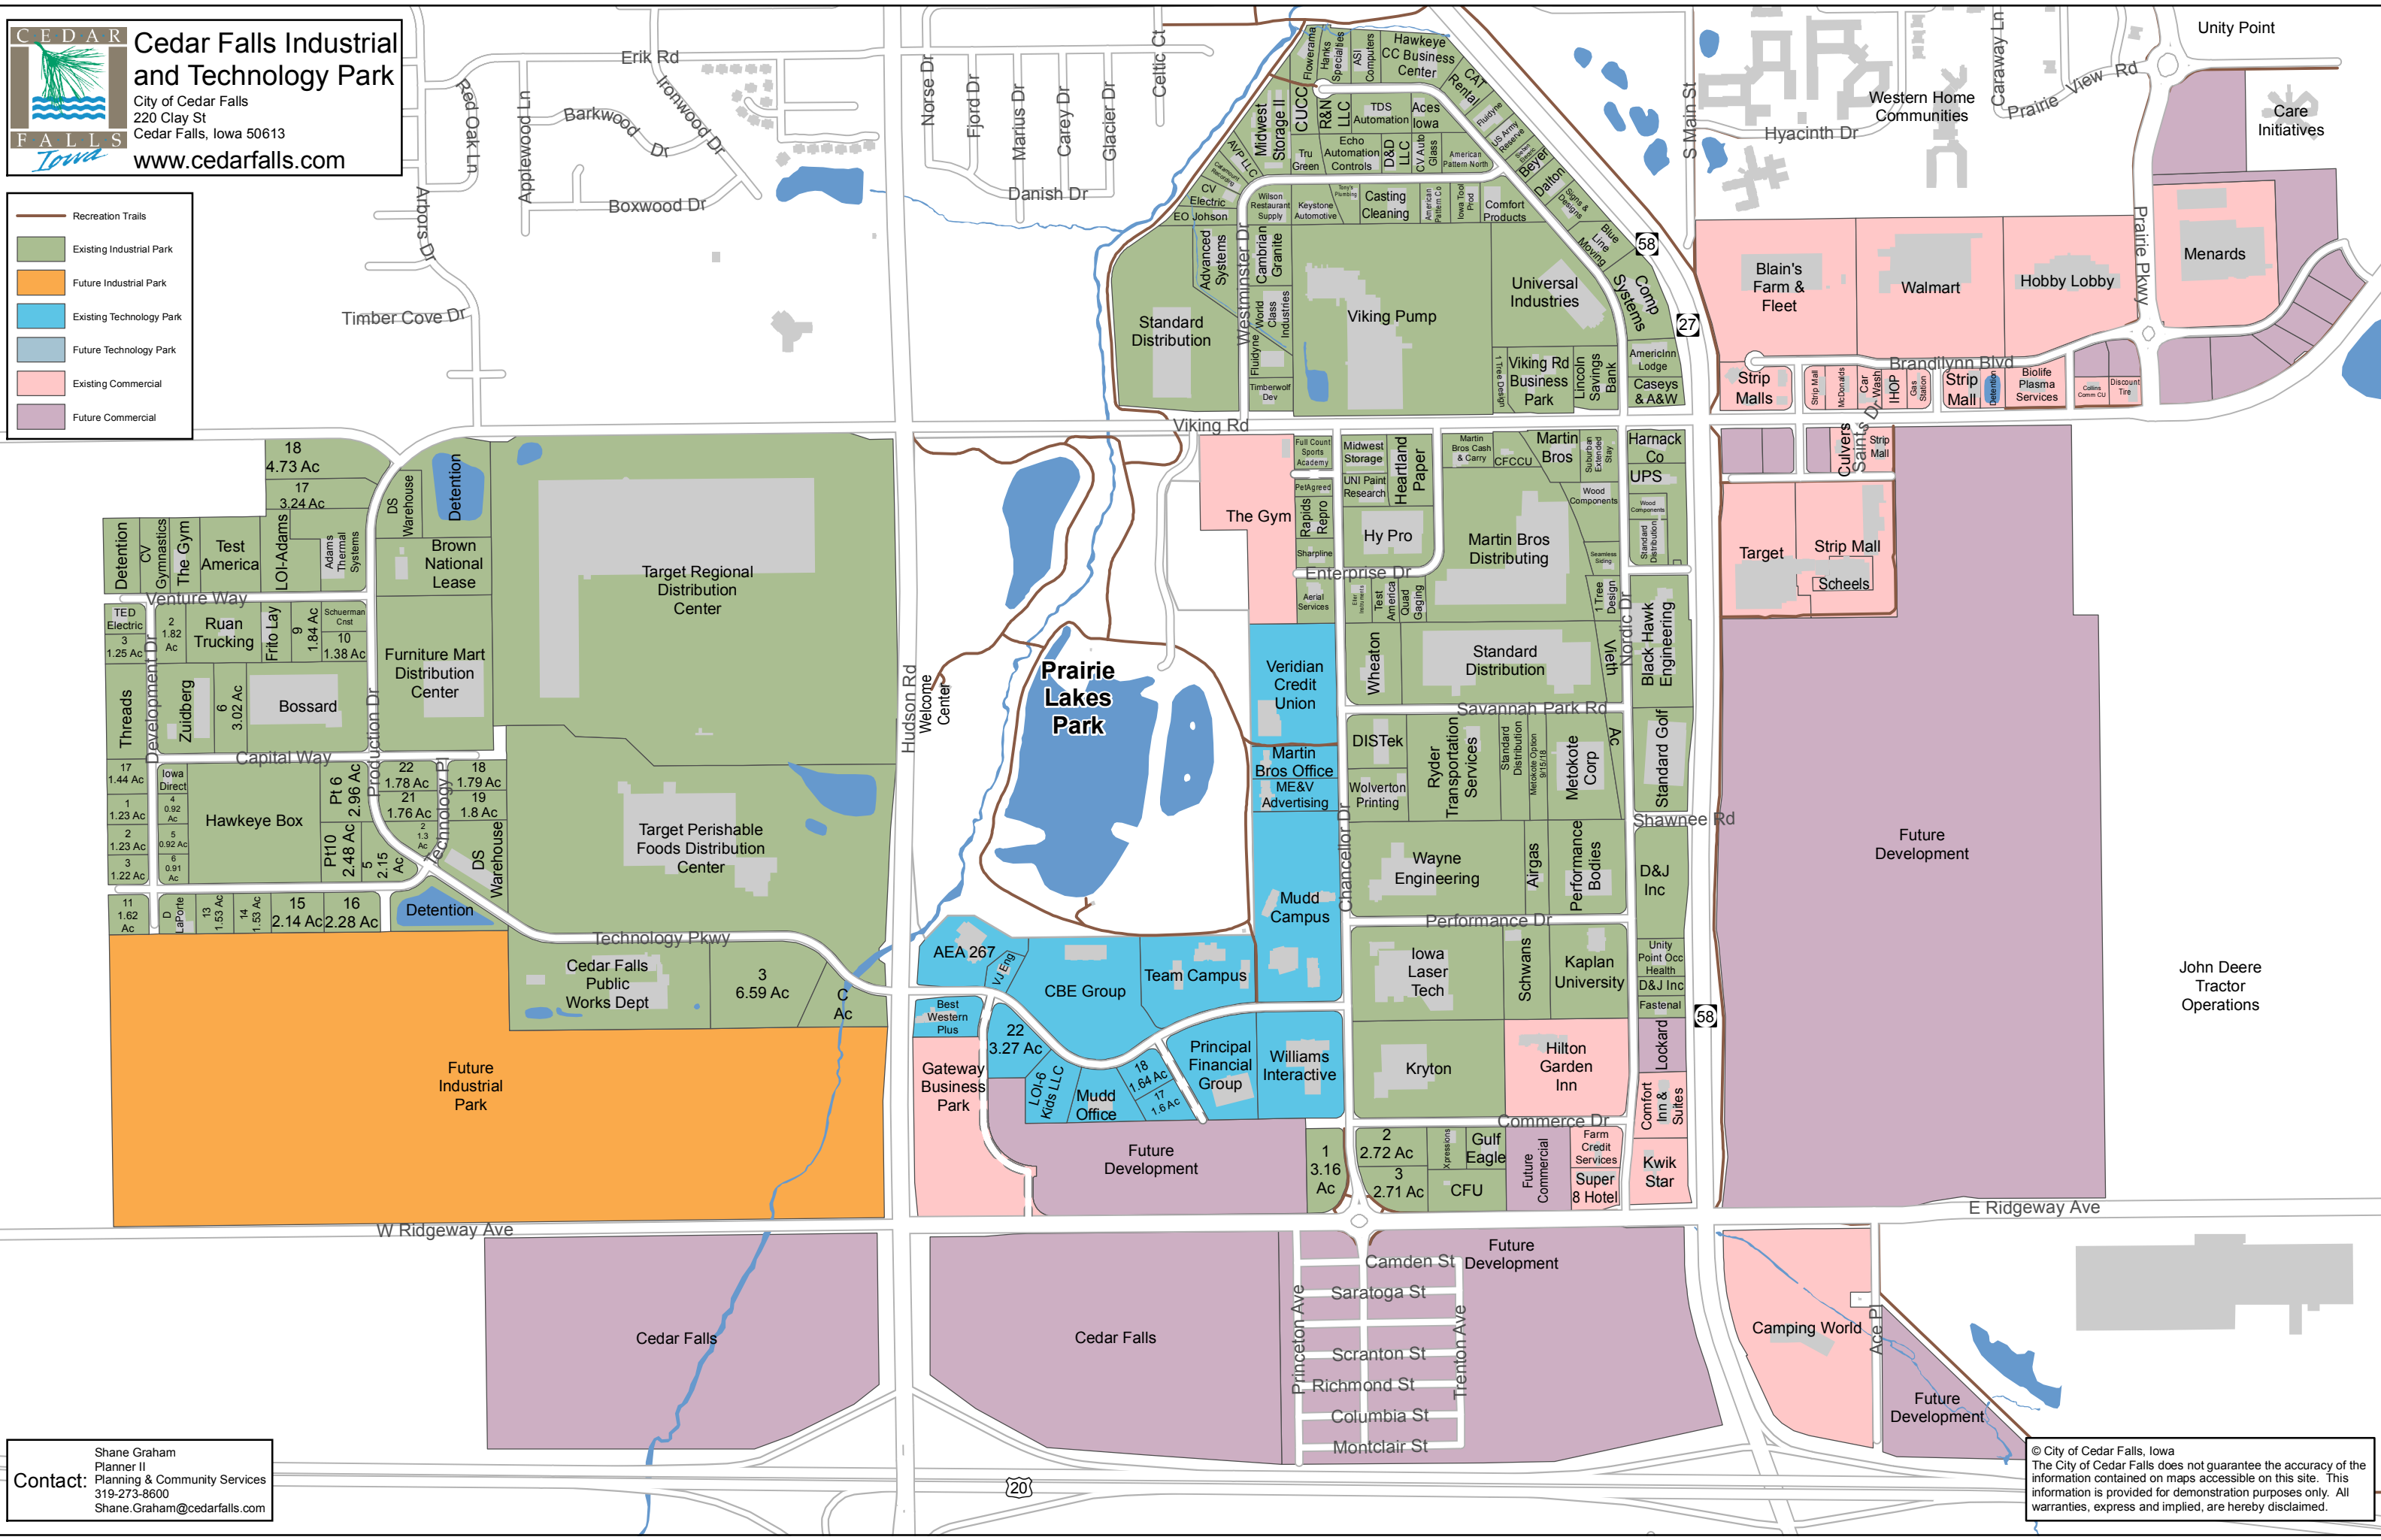

— Recreation Trails
 Existing Industrial Park
 Future Industrial Park
 Existing Technology Park
 Future Technology Park
 Existing Commercial
 Future Commercial

Contact:
 Shane Graham
 Planner II
 Planning & Community Services
 319-273-8600
 Shane.Graham@cedarfalls.com

© City of Cedar Falls, Iowa
 The City of Cedar Falls does not guarantee the accuracy of the information contained on maps accessible on this site. This information is provided for demonstration purposes only. All warranties, express and implied, are hereby disclaimed.