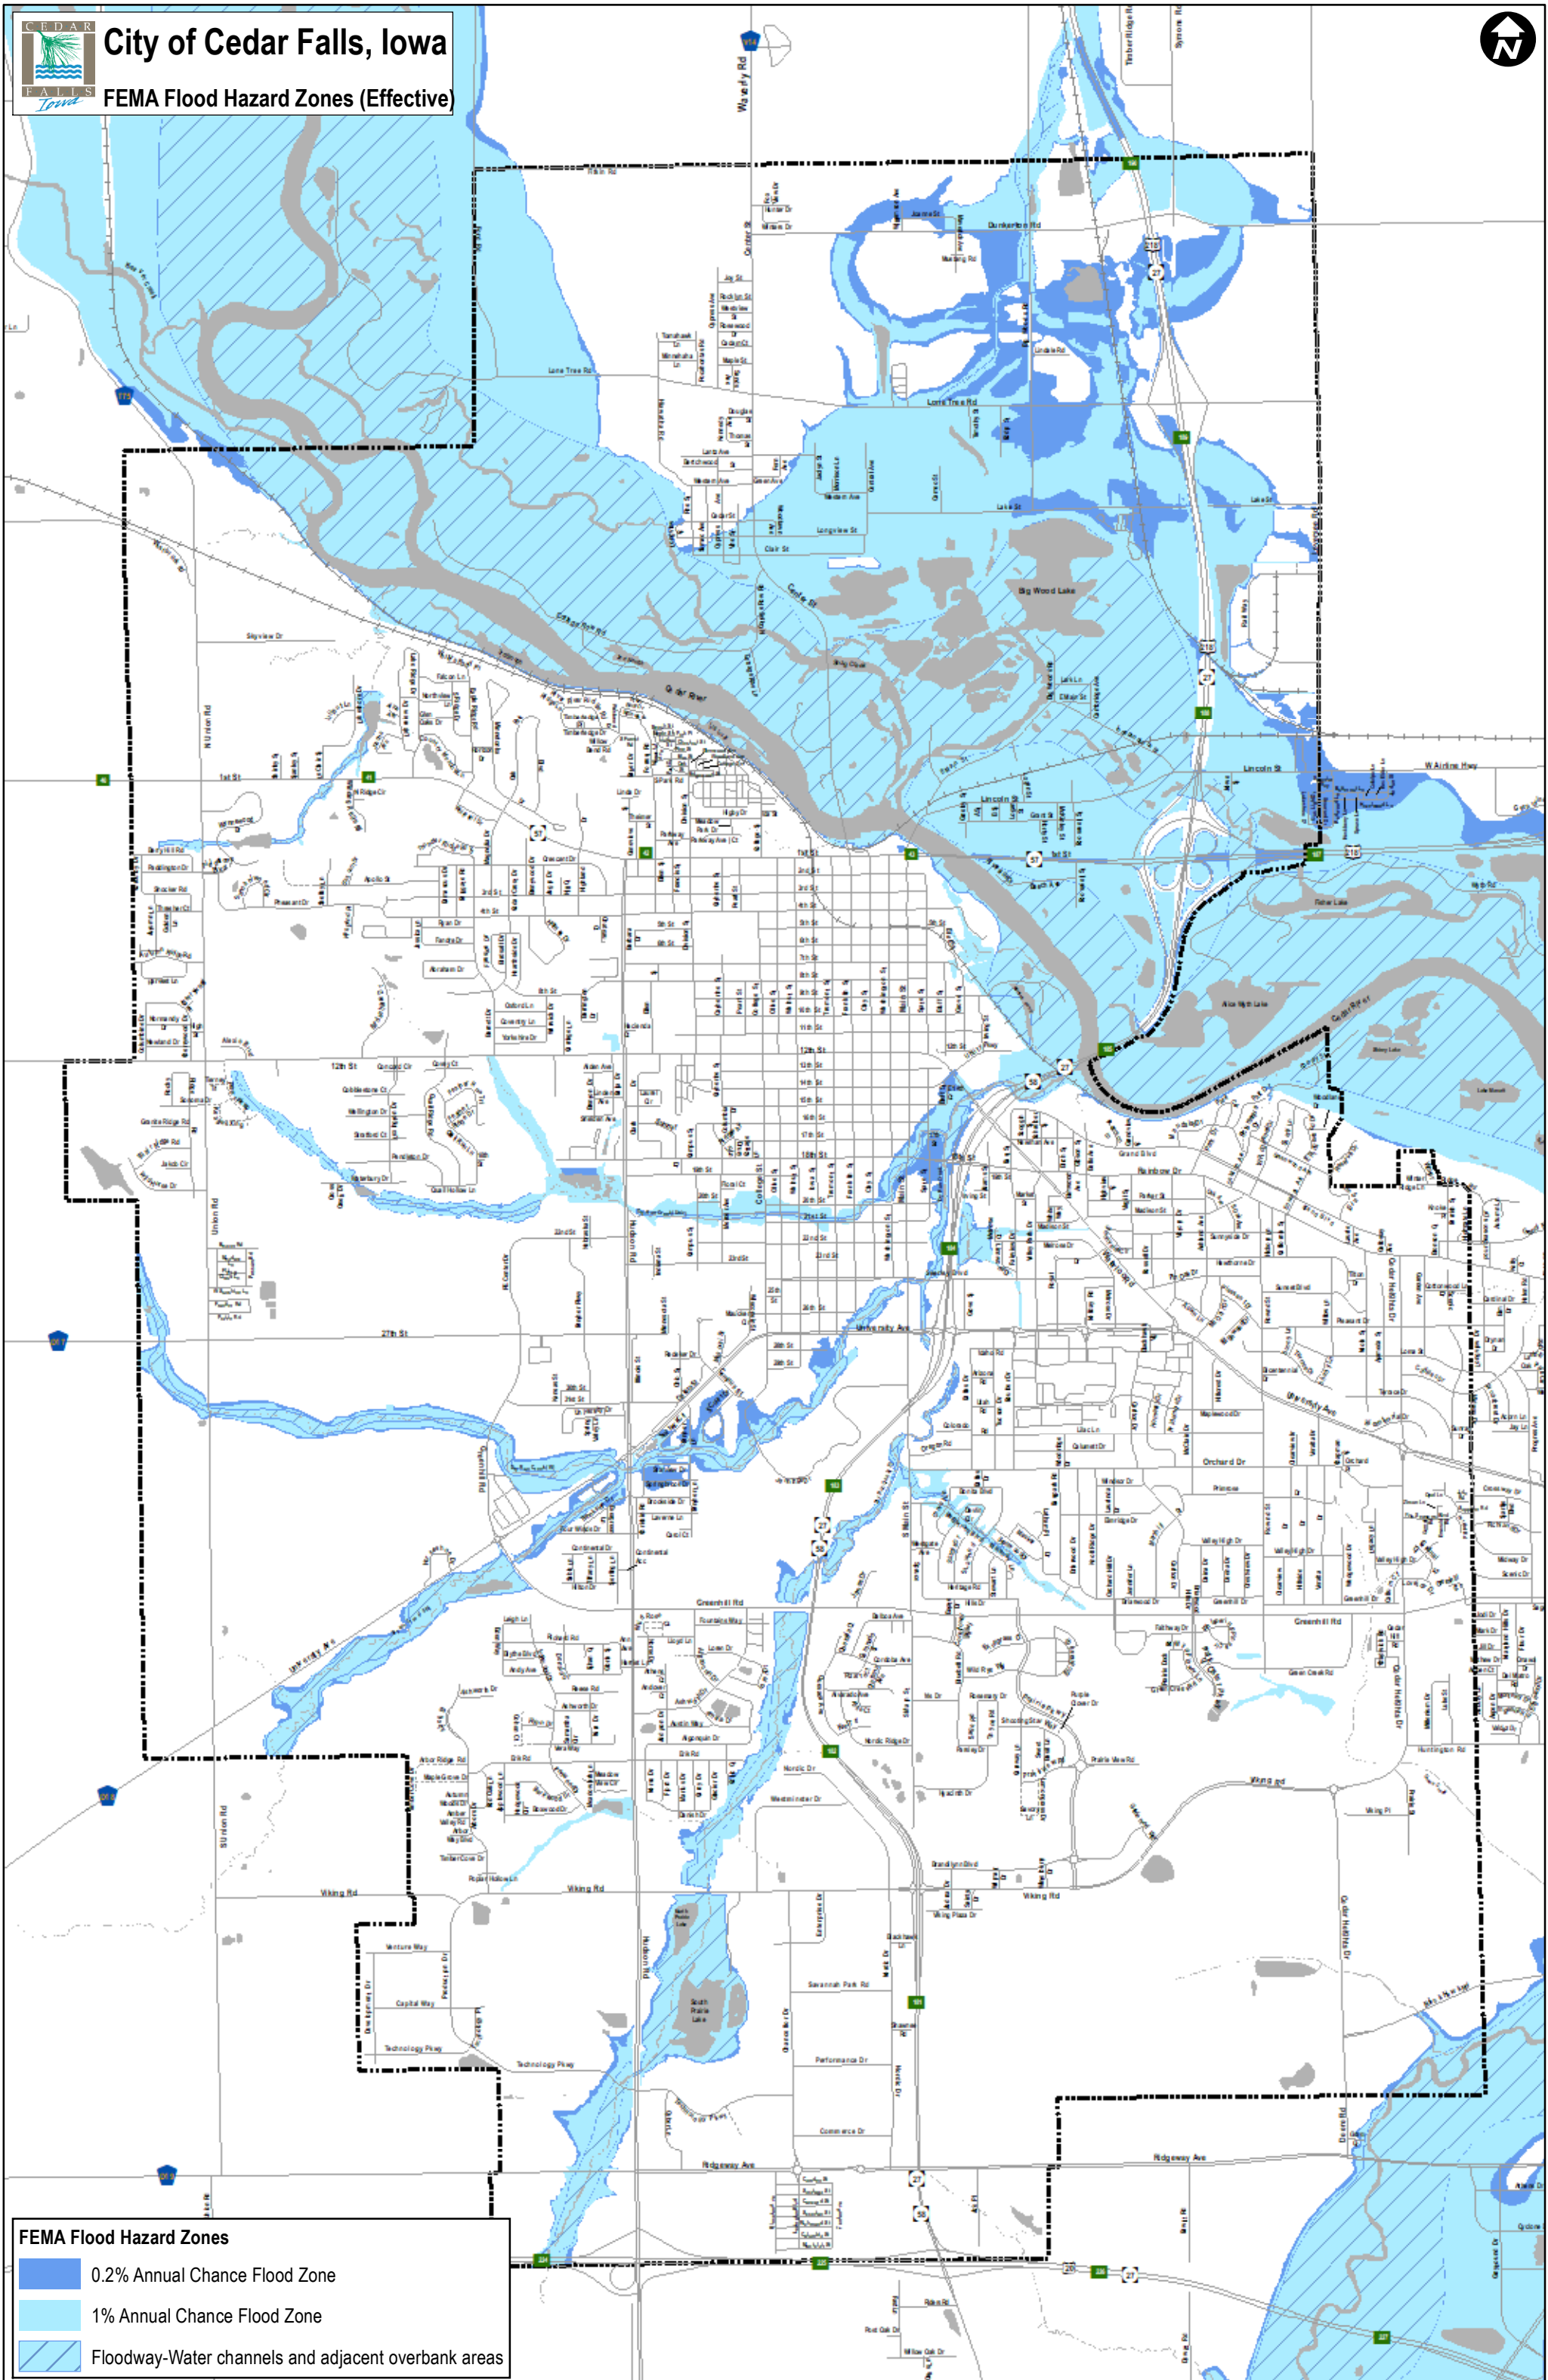

City of Cedar Falls, Iowa

FEMA Flood Hazard Zones (Effective)

FEMA Flood Hazard Zones

- 0.2% Annual Chance Flood Zone
- 1% Annual Chance Flood Zone
- Floodway-Water channels and adjacent overbank areas