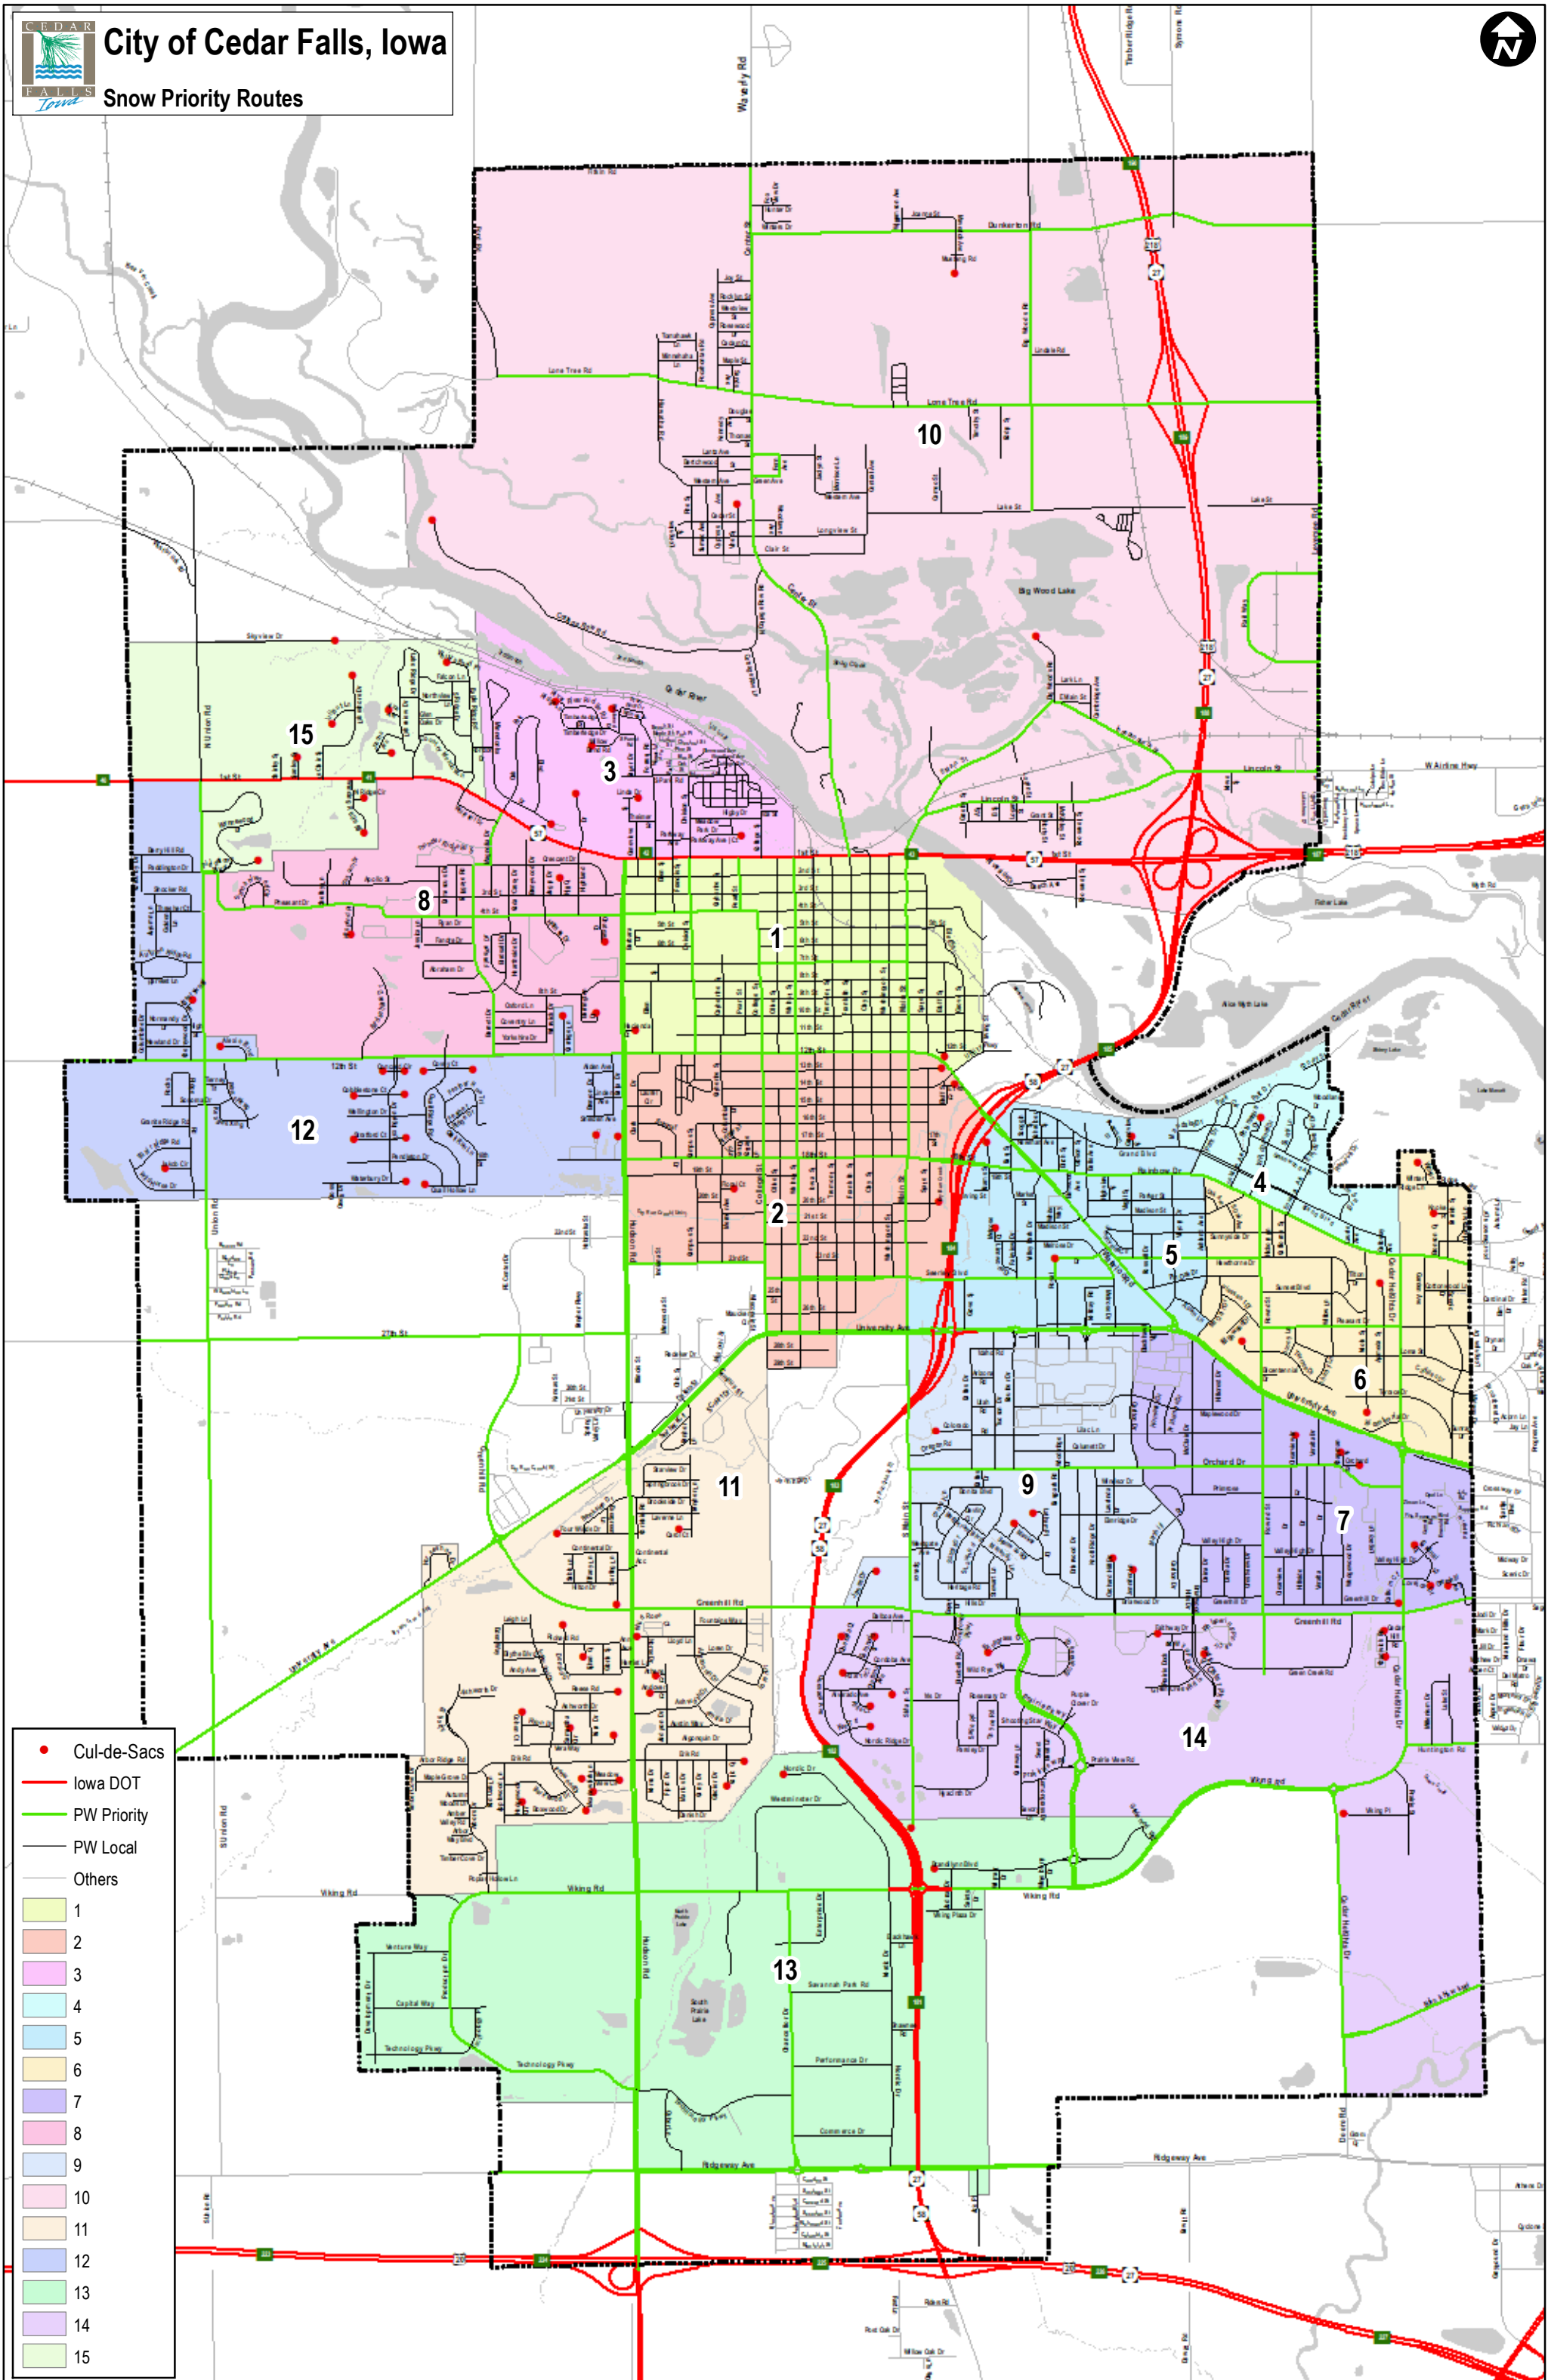

City of Cedar Falls, Iowa

Snow Priority Routes

- Cul-de-Sacs
 - Iowa DOT
 - PW Priority
 - PW Local
 - Others
- | |
|----|
| 1 |
| 2 |
| 3 |
| 4 |
| 5 |
| 6 |
| 7 |
| 8 |
| 9 |
| 10 |
| 11 |
| 12 |
| 13 |
| 14 |
| 15 |