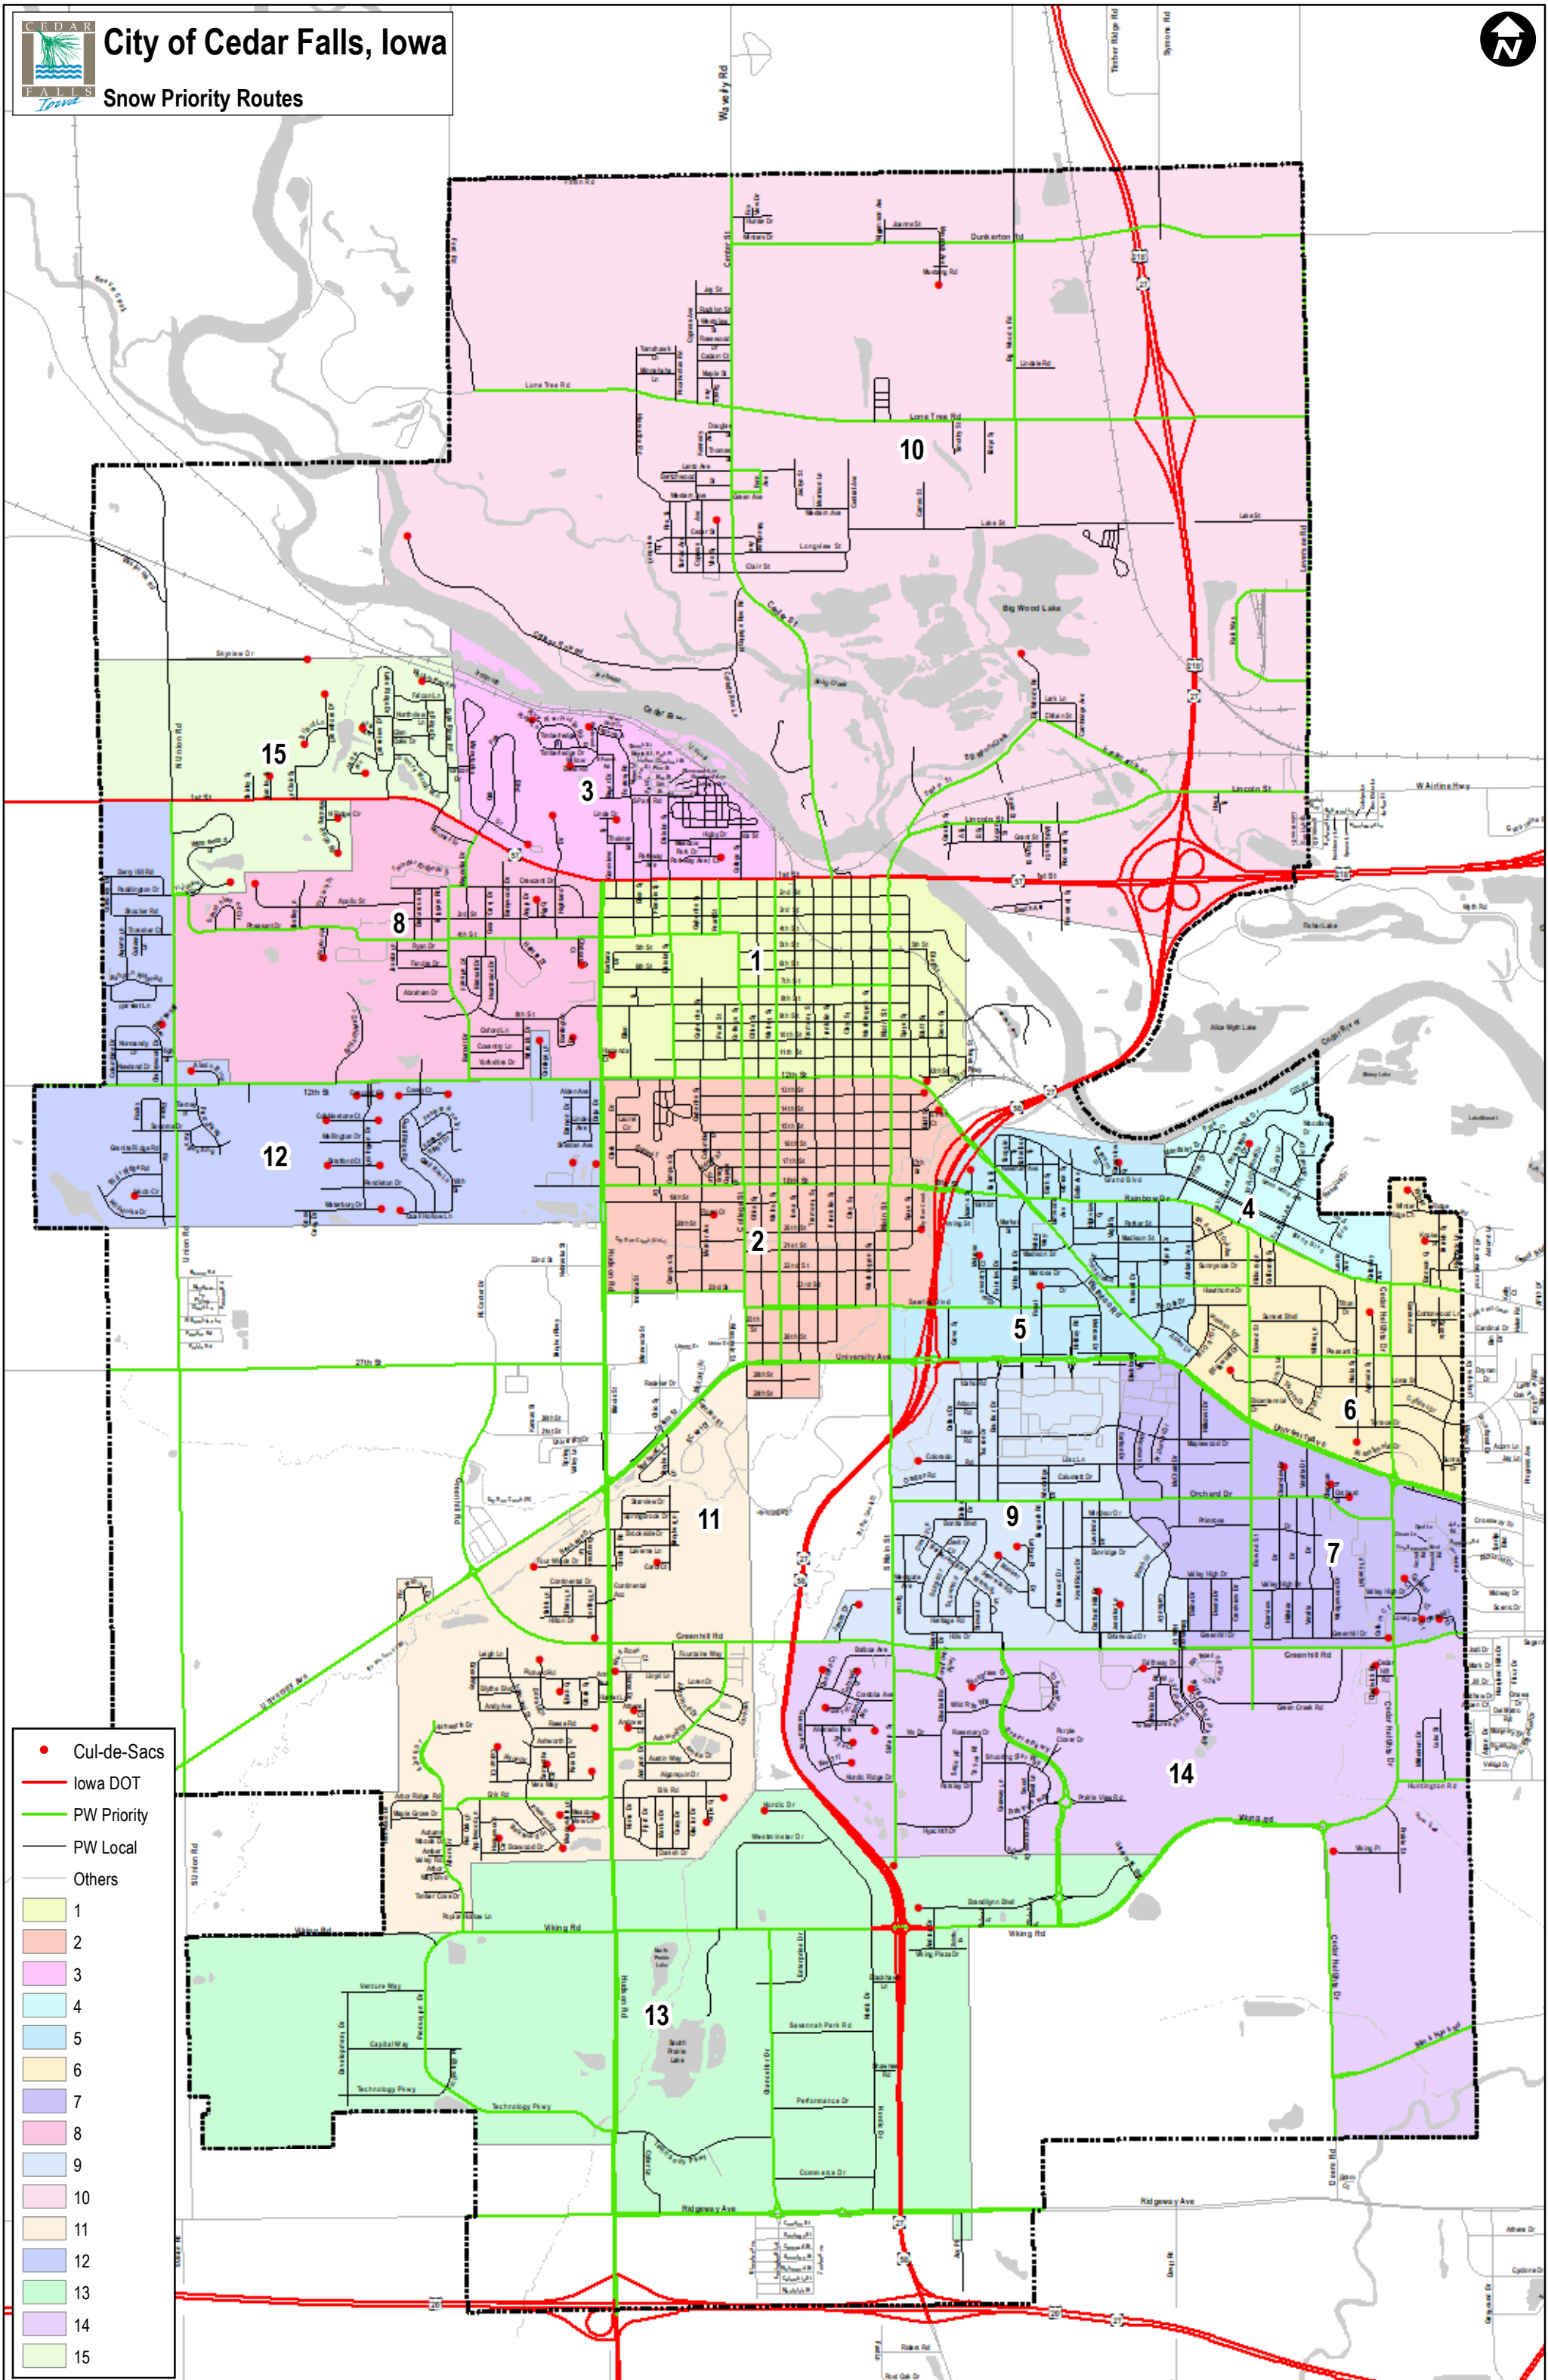

City of Cedar Falls, Iowa

Snow Priority Routes

- Cul-de-Sacs
 - Iowa DOT
 - PW Priority
 - PW Local
 - Others
- | |
|----|
| 1 |
| 2 |
| 3 |
| 4 |
| 5 |
| 6 |
| 7 |
| 8 |
| 9 |
| 10 |
| 11 |
| 12 |
| 13 |
| 14 |
| 15 |