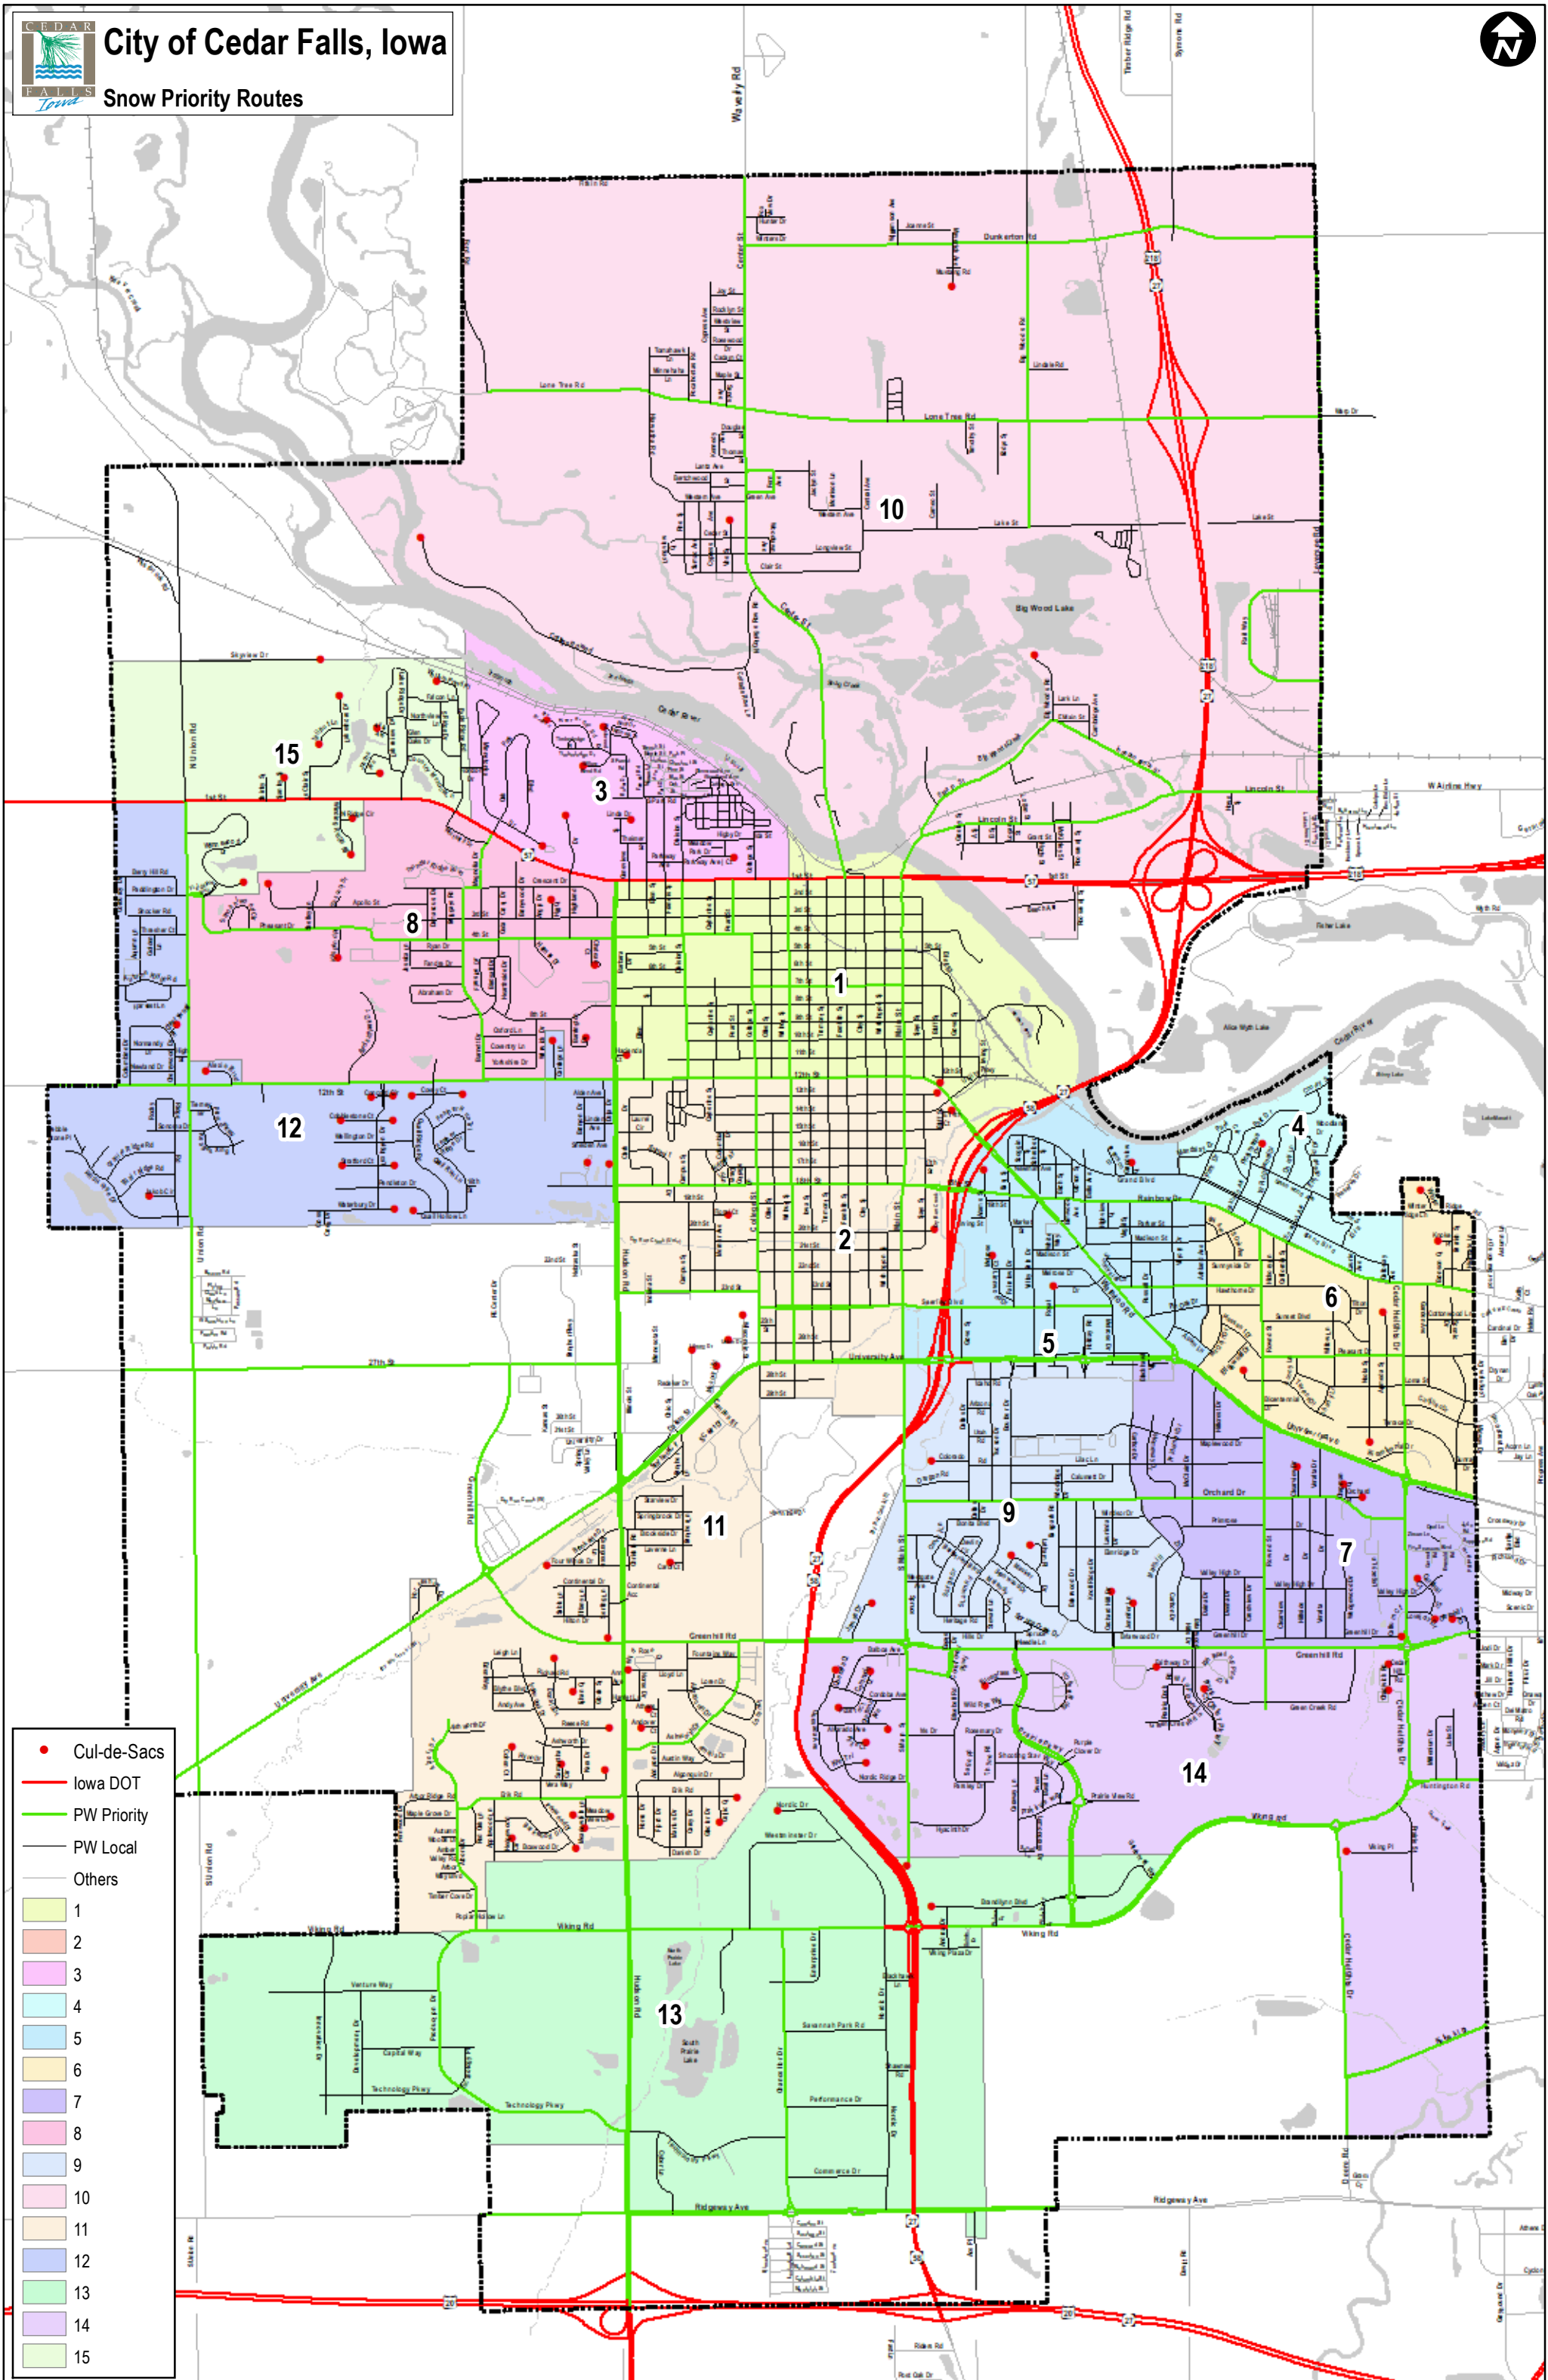

# City of Cedar Falls, Iowa

## Snow Priority Routes

- Cul-de-Sacs
  - Iowa DOT
  - PW Priority
  - PW Local
  - Others
- |    |
|----|
| 1  |
| 2  |
| 3  |
| 4  |
| 5  |
| 6  |
| 7  |
| 8  |
| 9  |
| 10 |
| 11 |
| 12 |
| 13 |
| 14 |
| 15 |