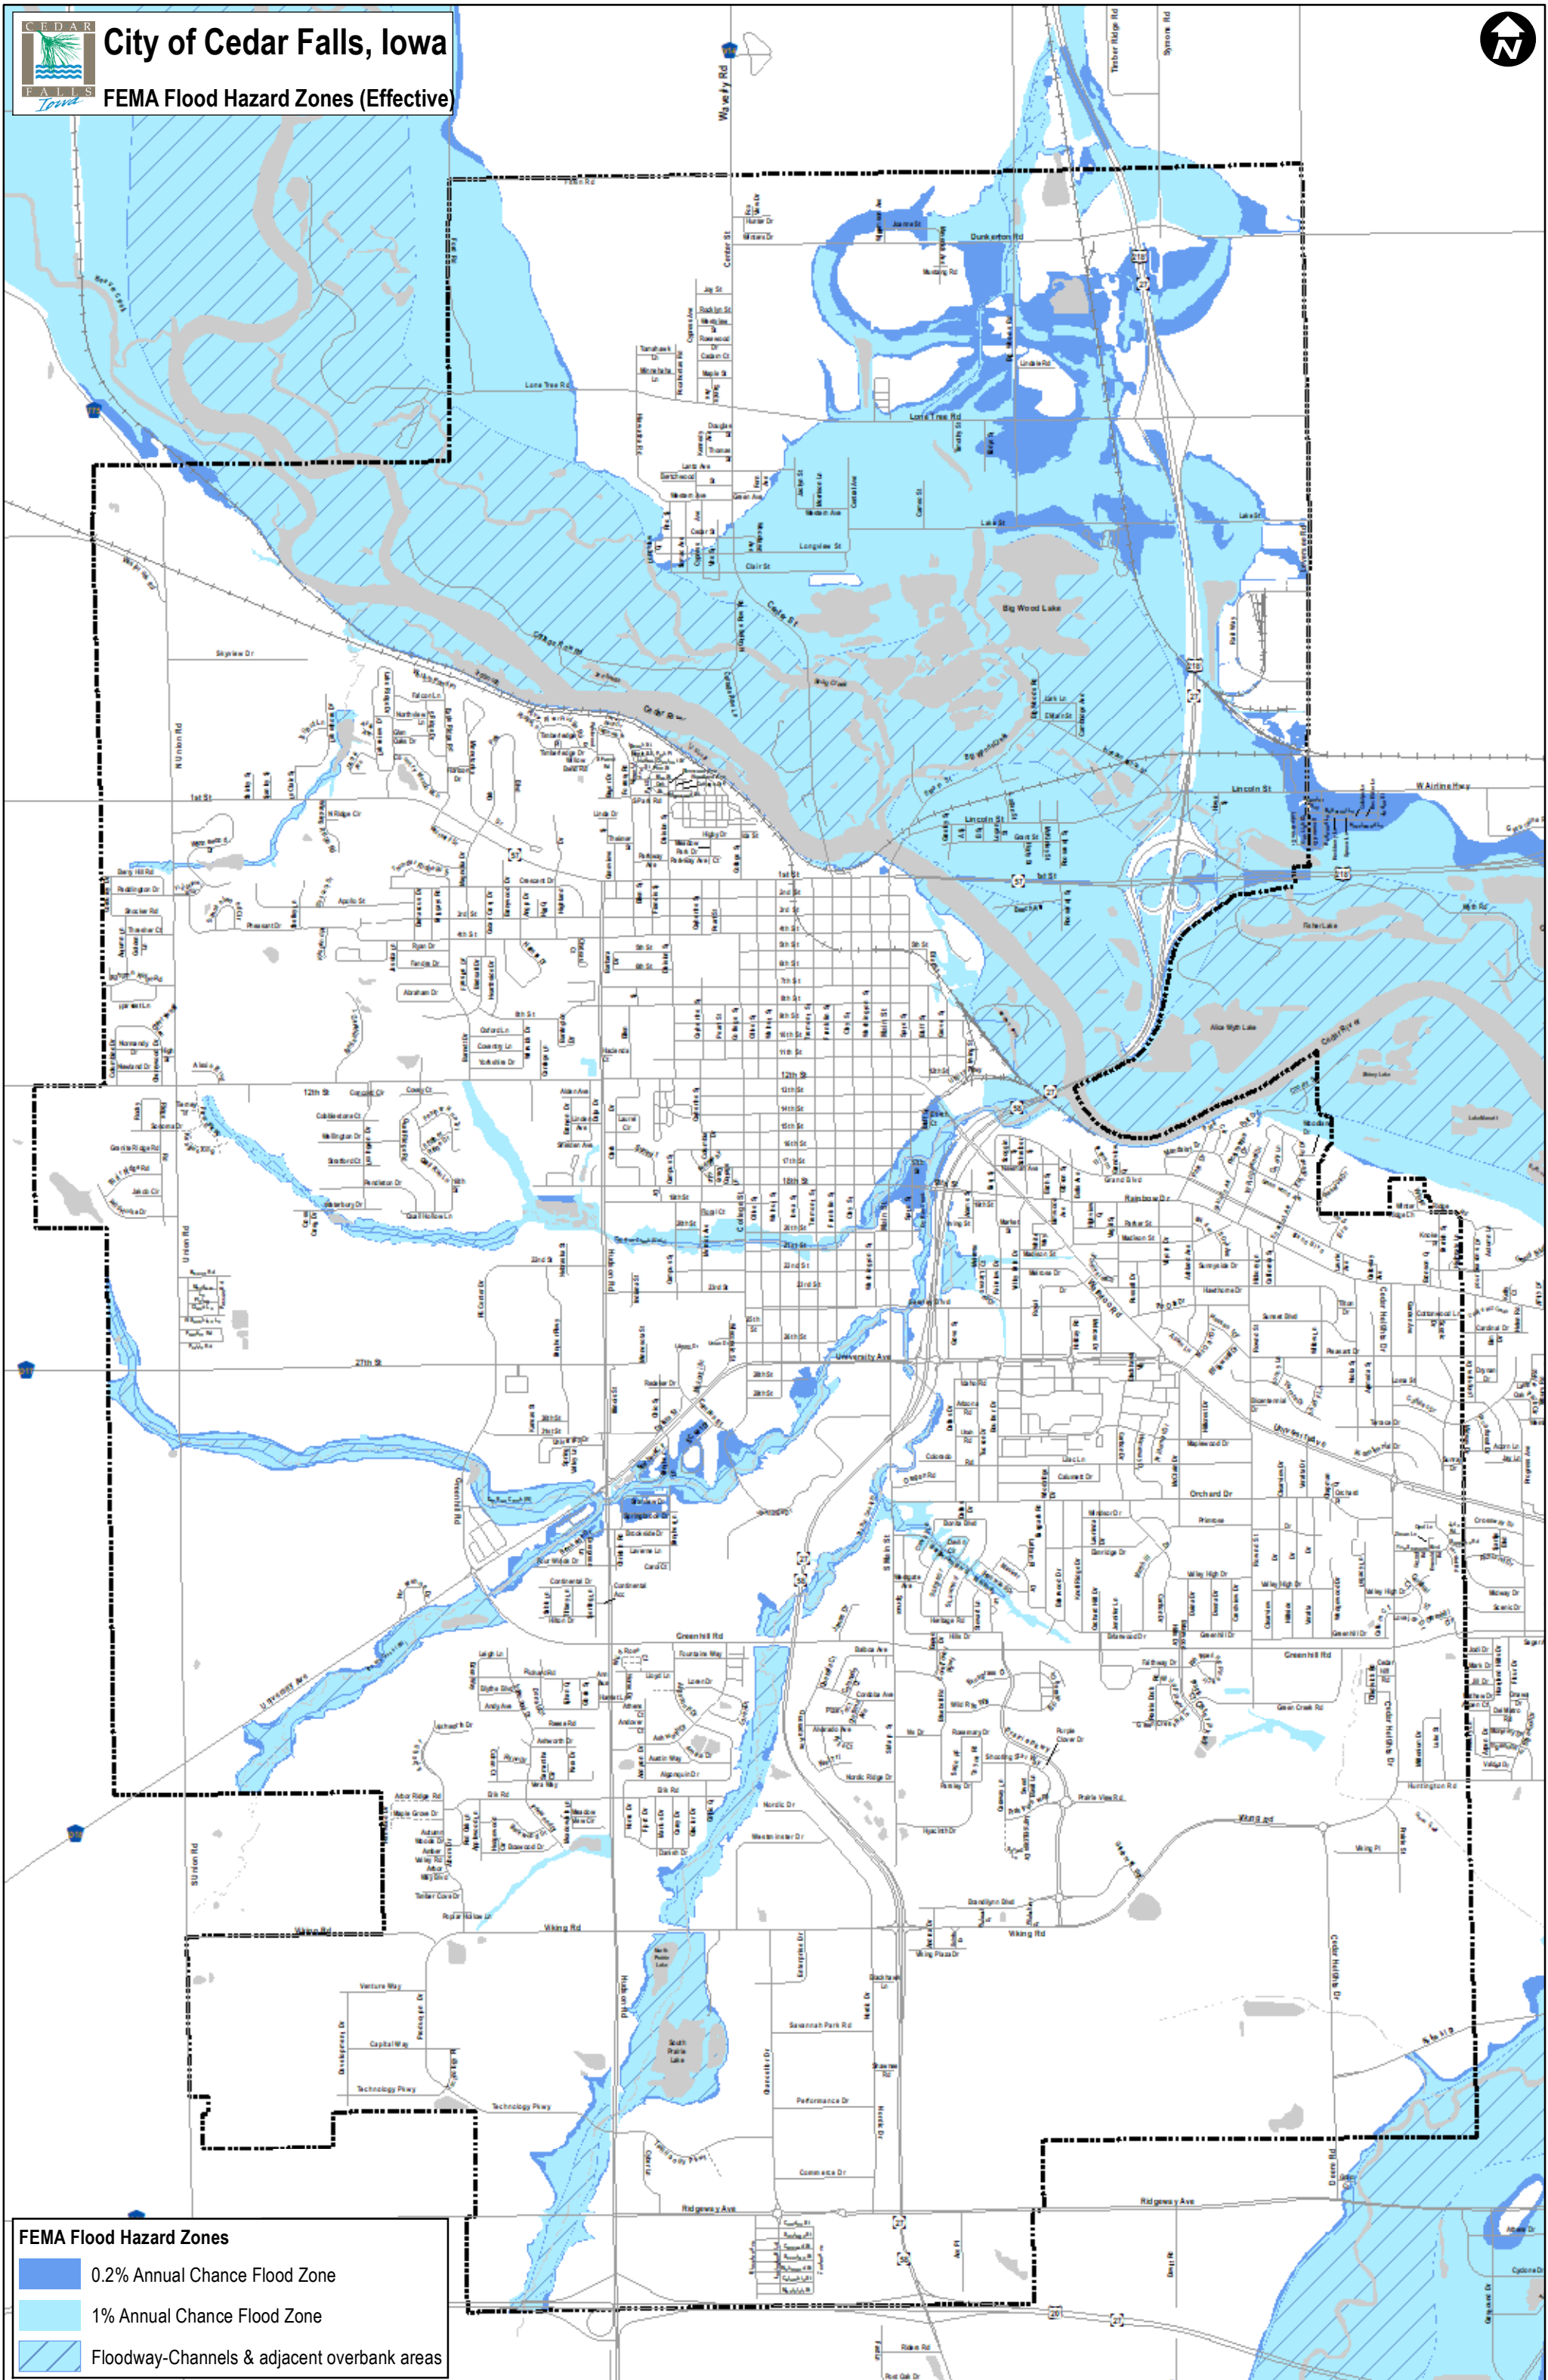

City of Cedar Falls, Iowa

FEMA Flood Hazard Zones (Effective)

FEMA Flood Hazard Zones

- 0.2% Annual Chance Flood Zone
- 1% Annual Chance Flood Zone
- Floodway-Channels & adjacent overbank areas