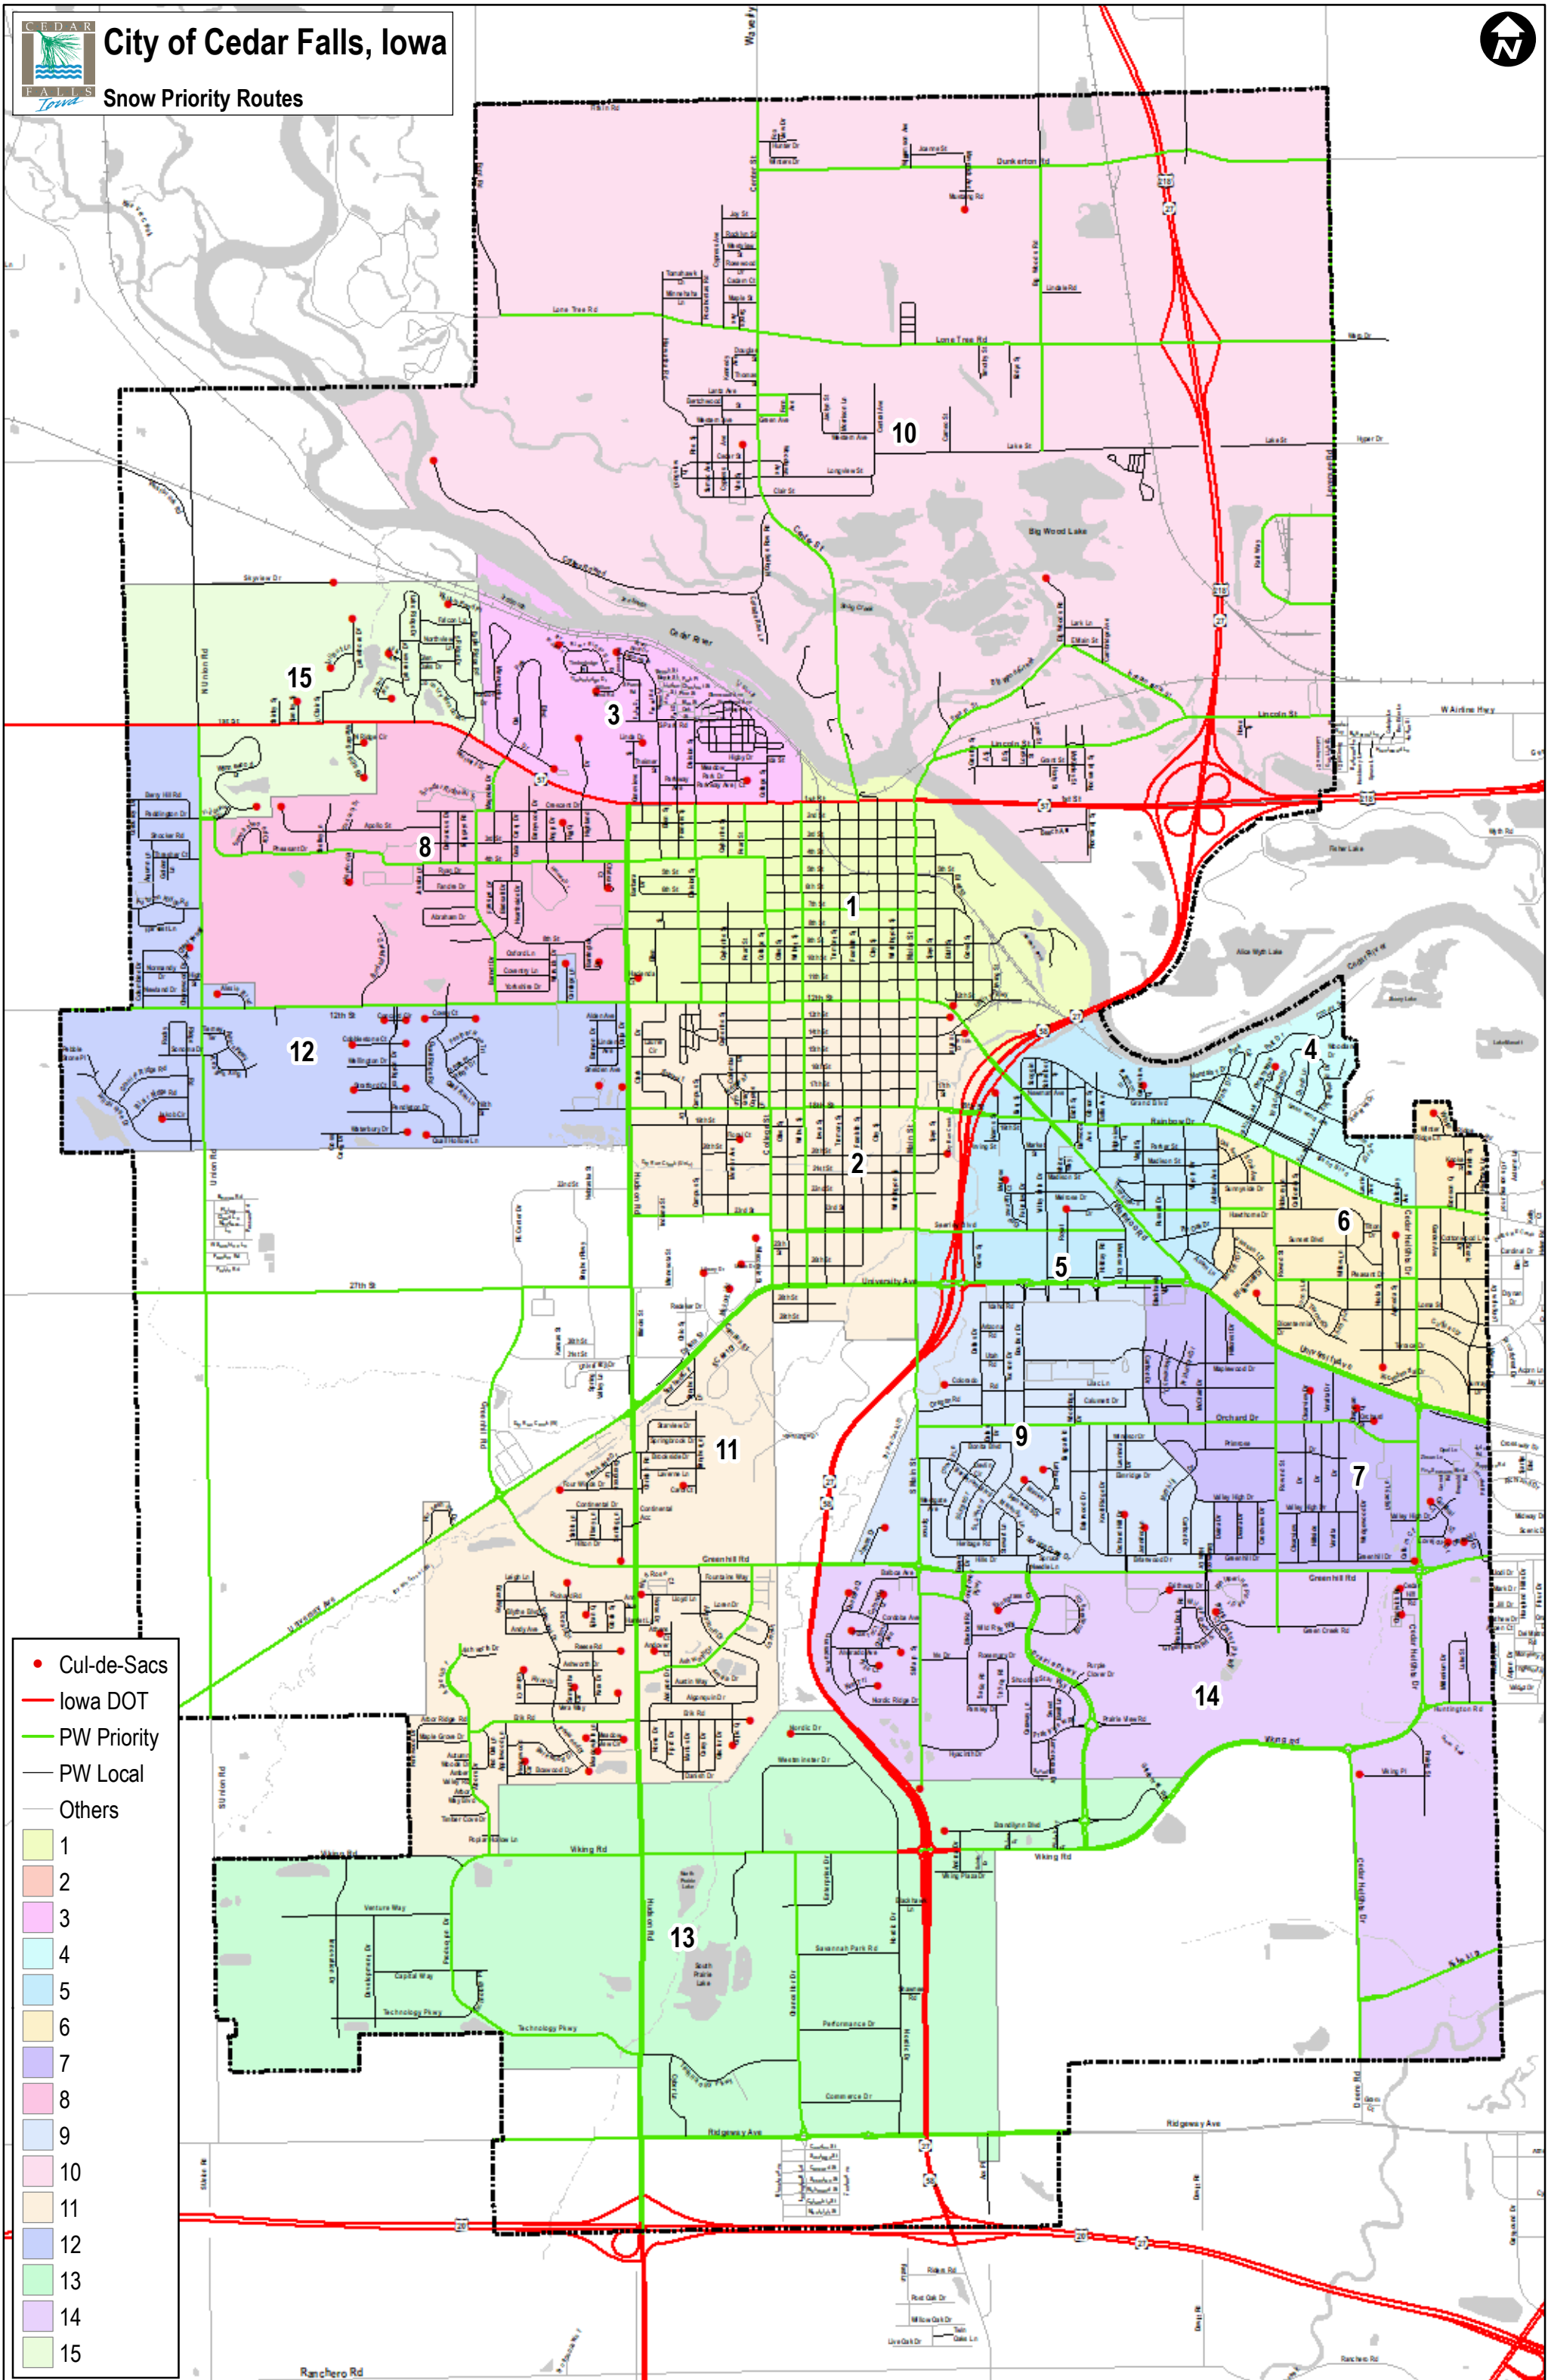

# City of Cedar Falls, Iowa

## Snow Priority Routes

- Cul-de-Sacs
  - Iowa DOT
  - PW Priority
  - PW Local
  - Others
- |    |
|----|
| 1  |
| 2  |
| 3  |
| 4  |
| 5  |
| 6  |
| 7  |
| 8  |
| 9  |
| 10 |
| 11 |
| 12 |
| 13 |
| 14 |
| 15 |