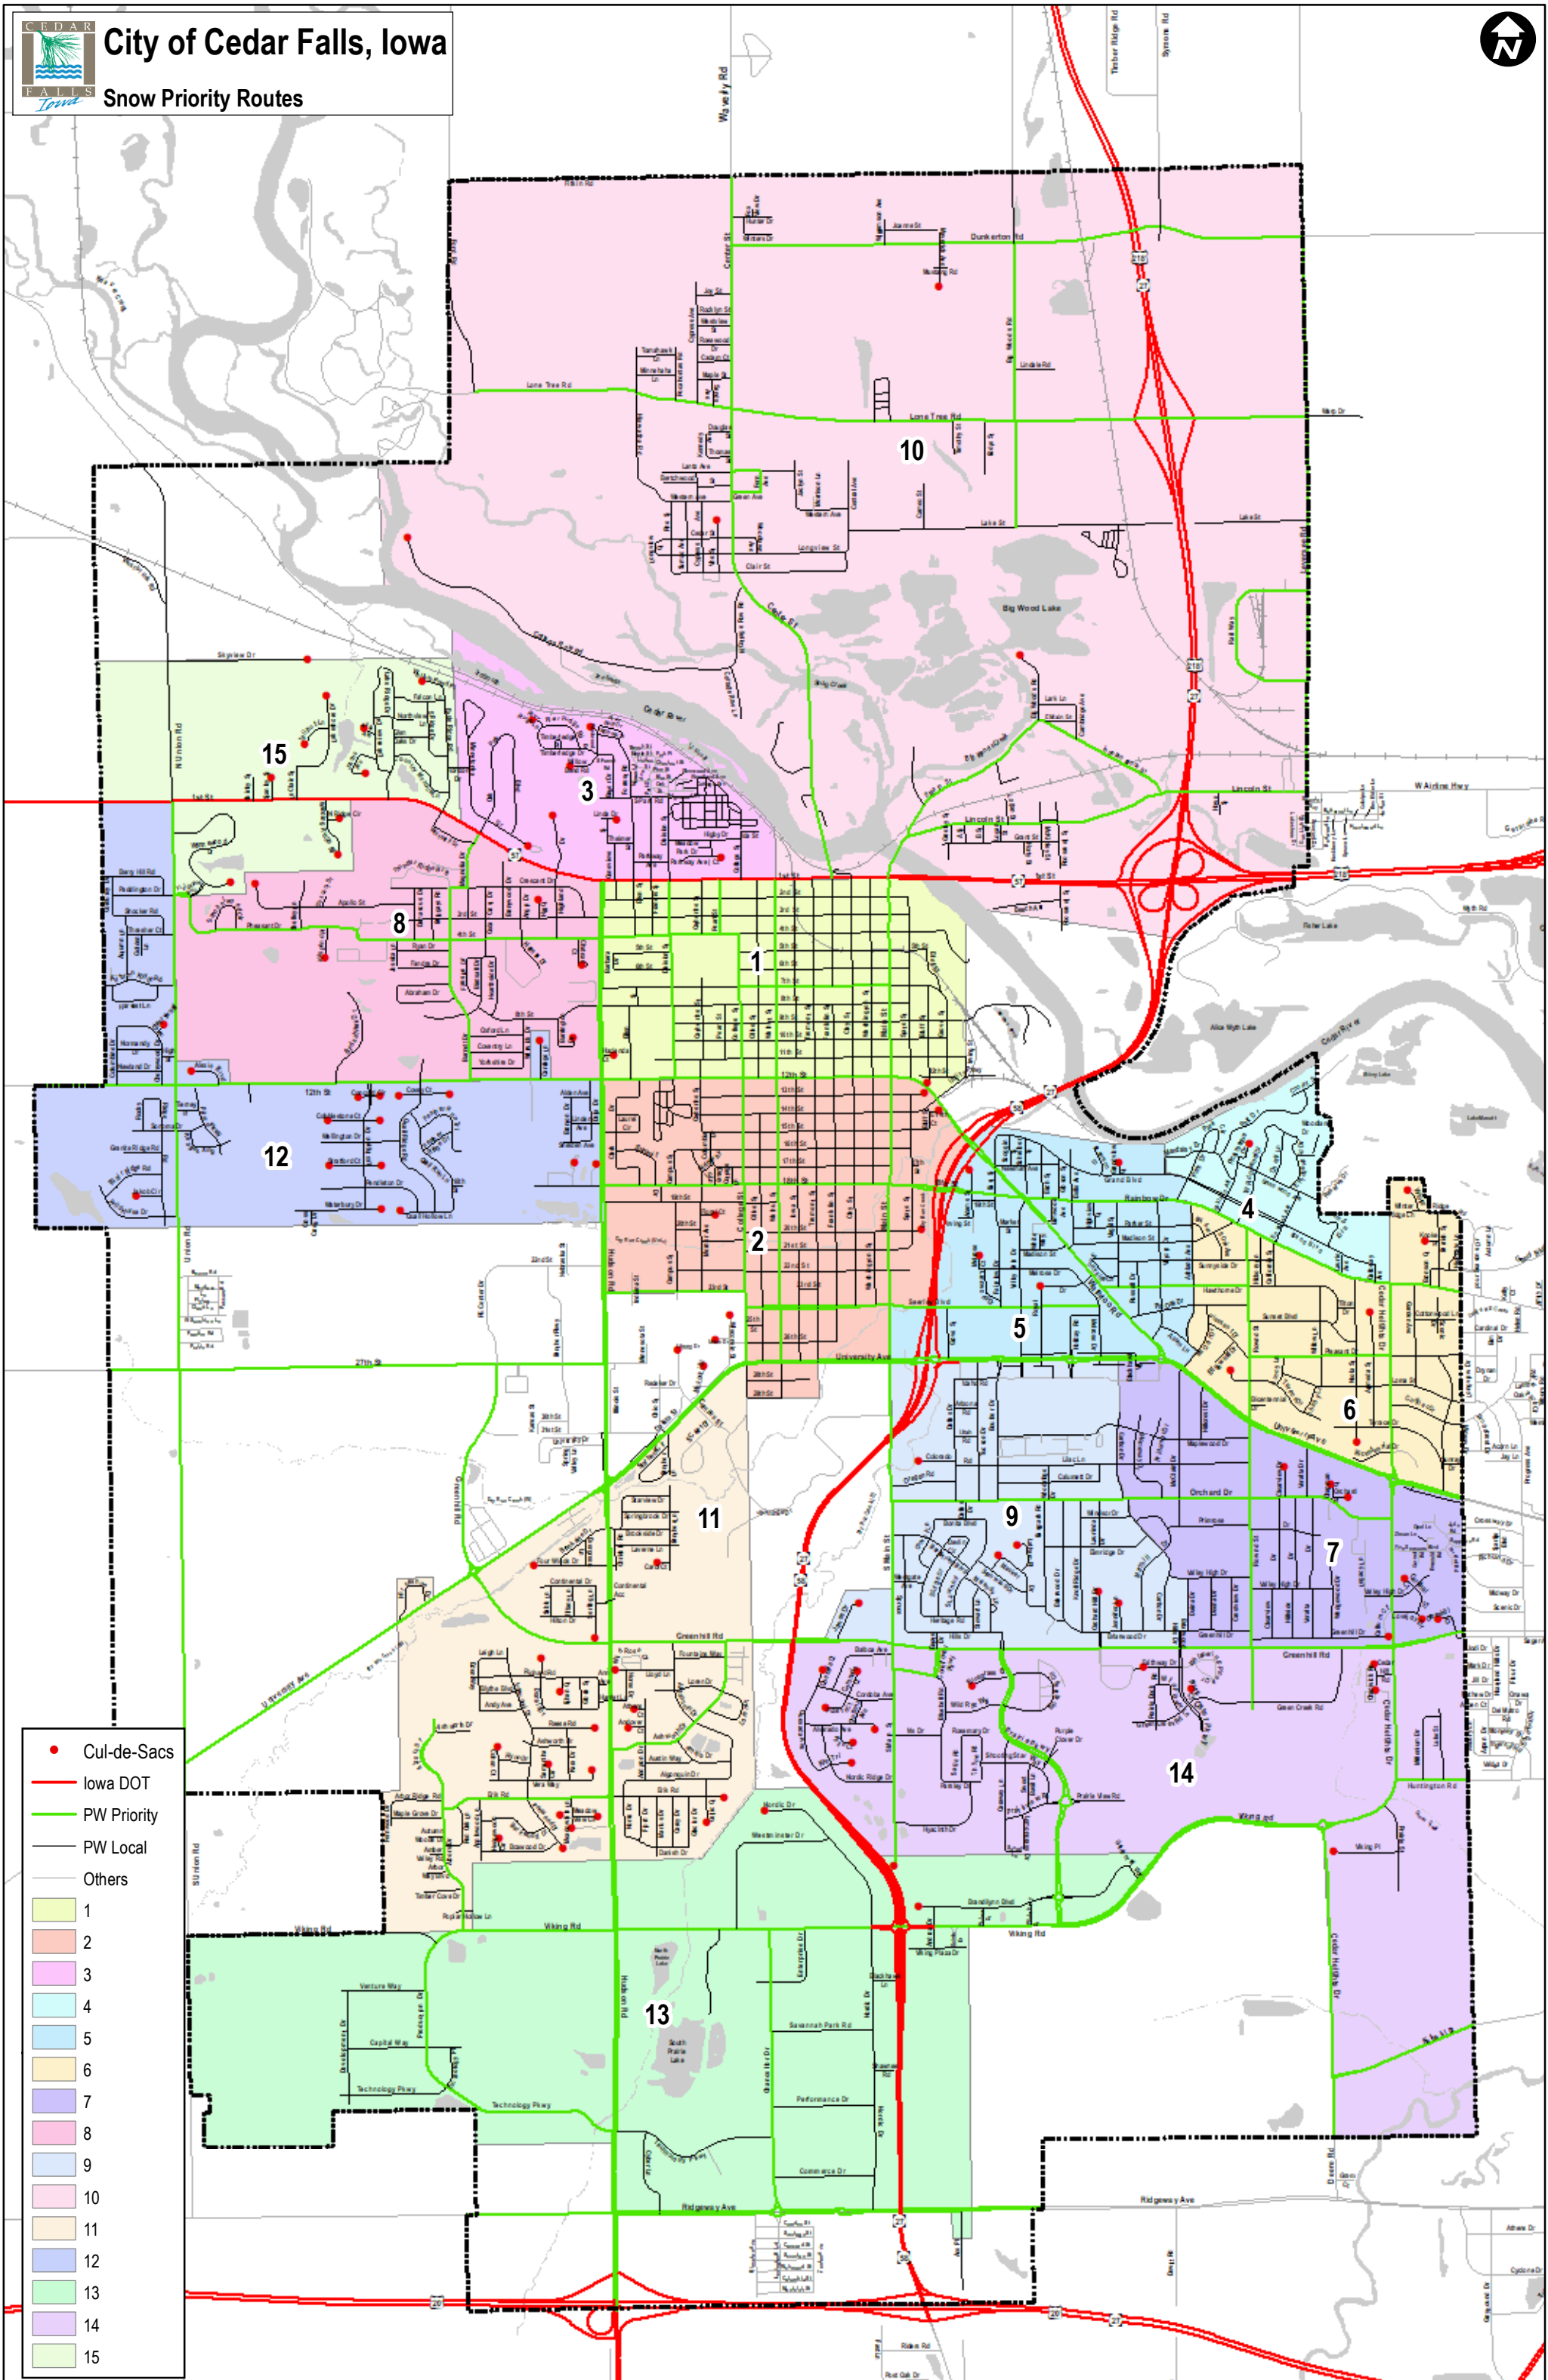

# City of Cedar Falls, Iowa

## Snow Priority Routes

- Cul-de-Sacs
  - Iowa DOT
  - PW Priority
  - PW Local
  - Others
- |    |
|----|
| 1  |
| 2  |
| 3  |
| 4  |
| 5  |
| 6  |
| 7  |
| 8  |
| 9  |
| 10 |
| 11 |
| 12 |
| 13 |
| 14 |
| 15 |