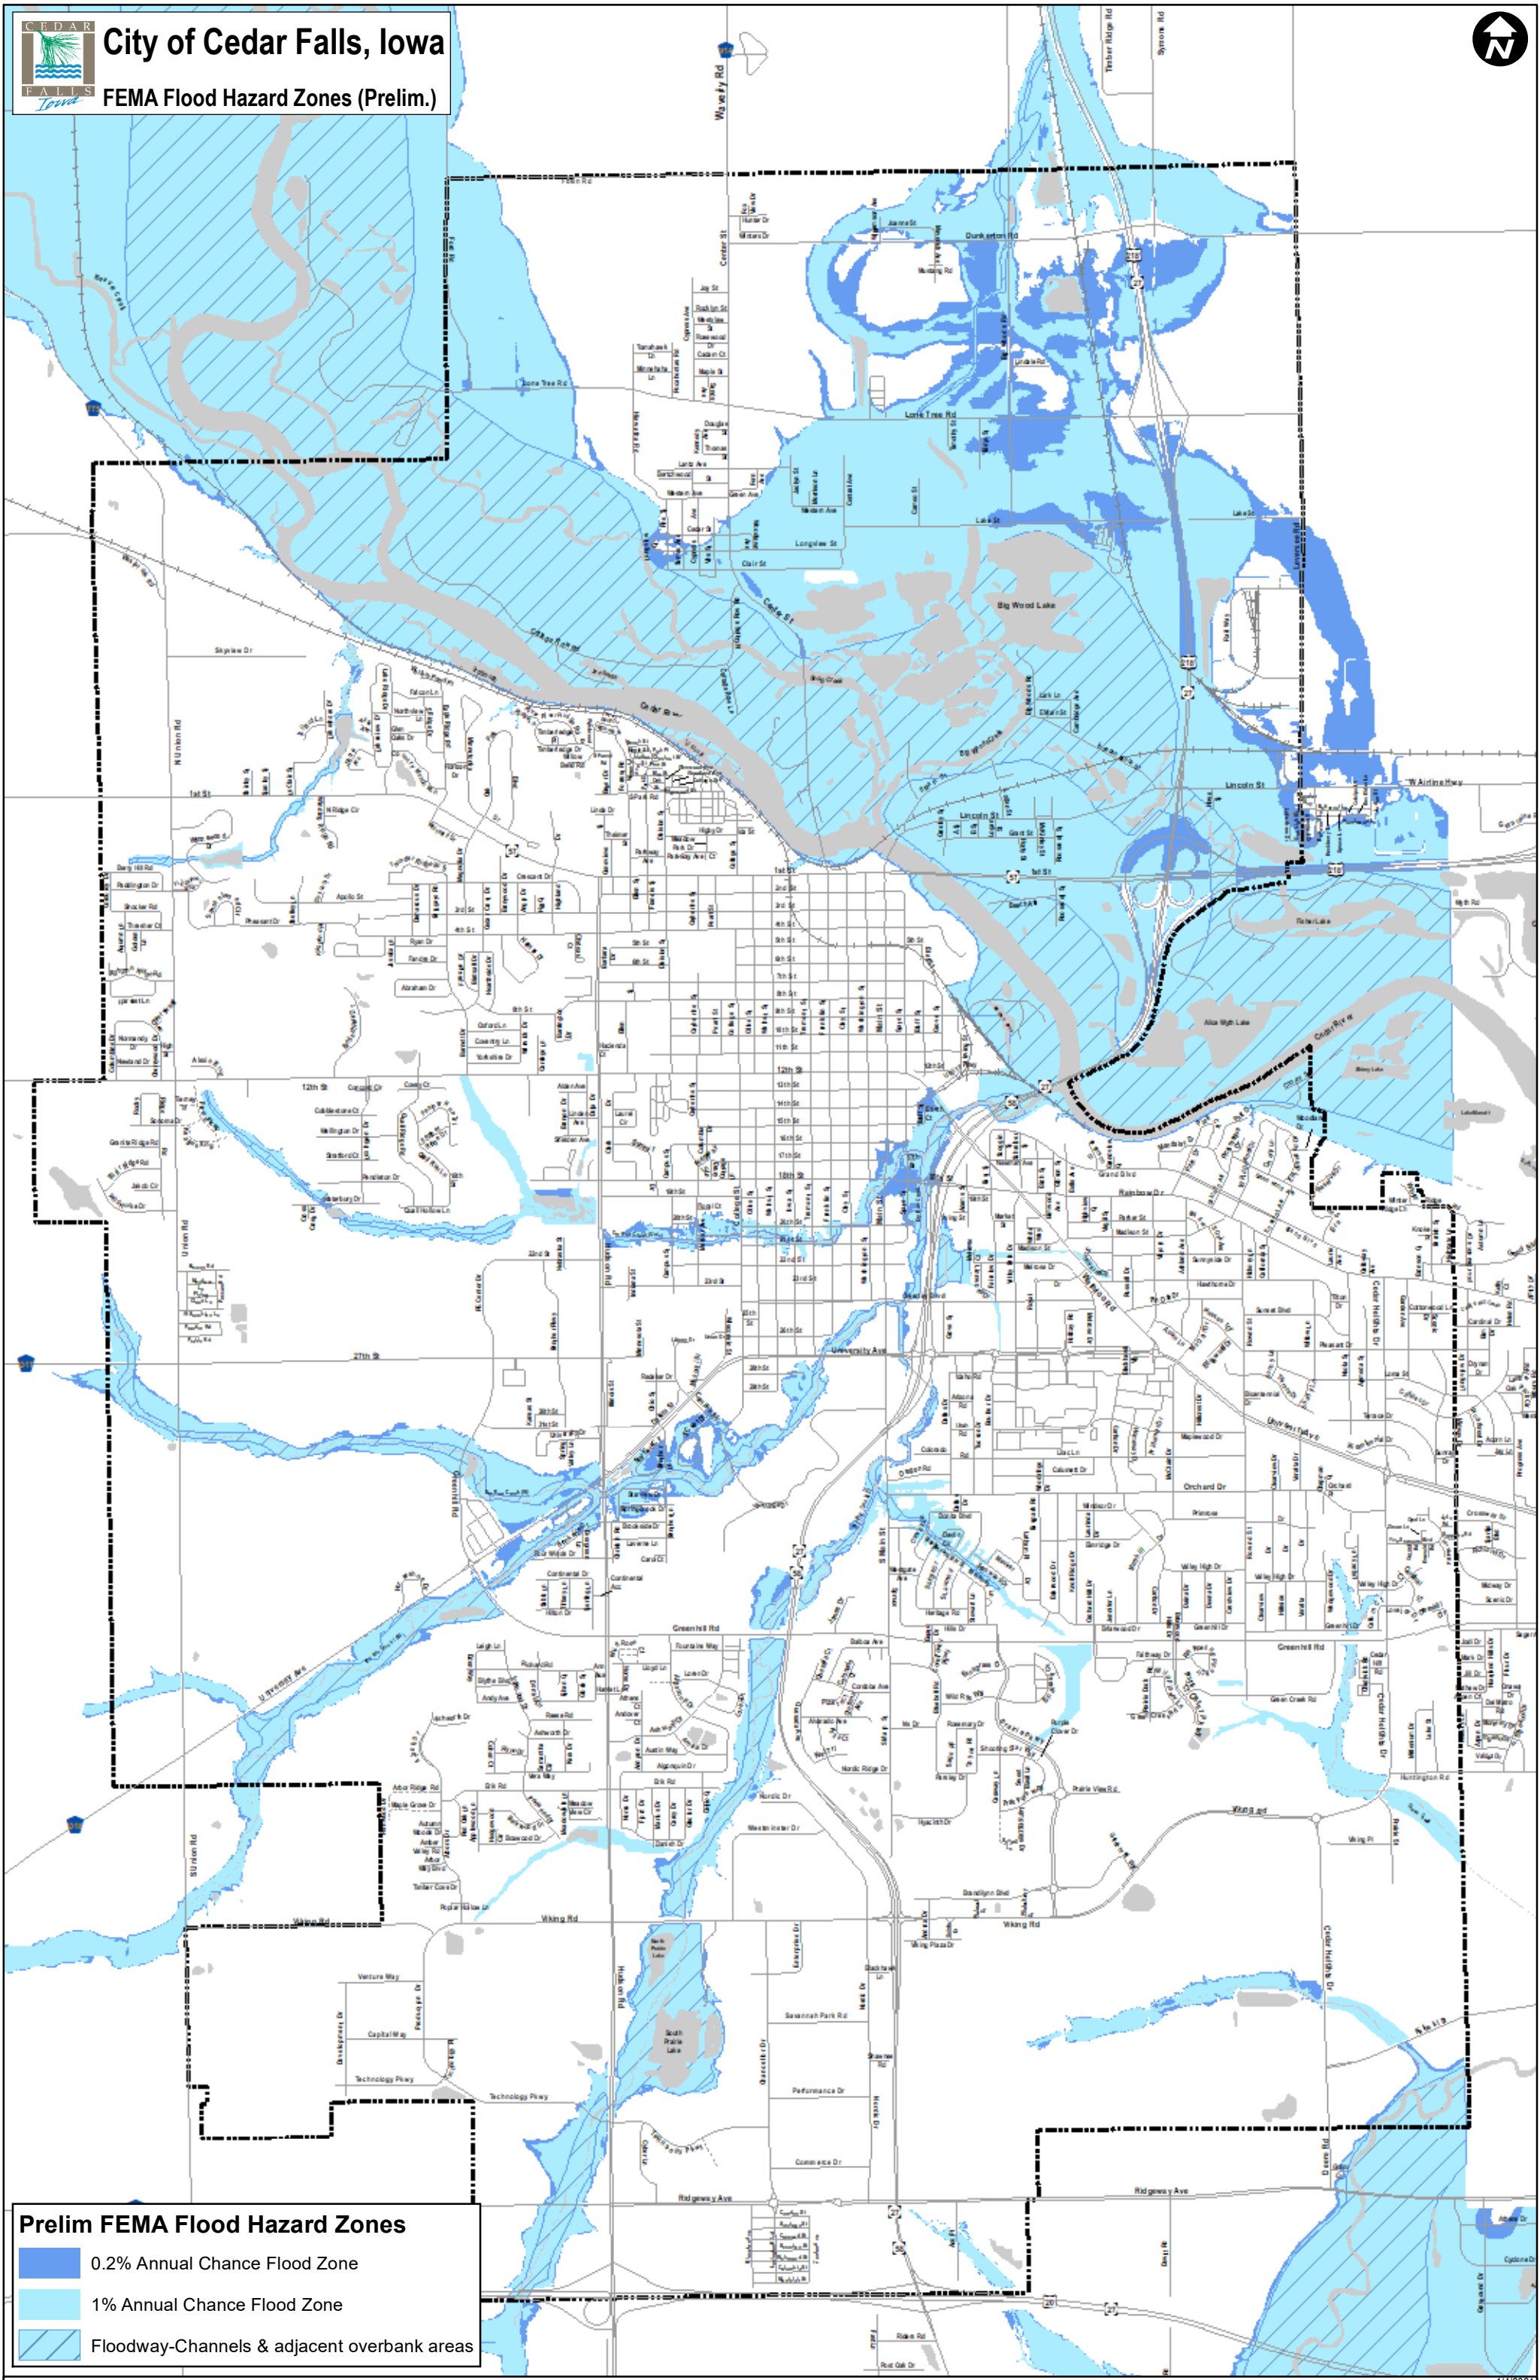

City of Cedar Falls, Iowa

FEMA Flood Hazard Zones (Prelim.)

Prelim FEMA Flood Hazard Zones

- 0.2% Annual Chance Flood Zone
- 1% Annual Chance Flood Zone
- Floodway-Channels & adjacent overbank areas